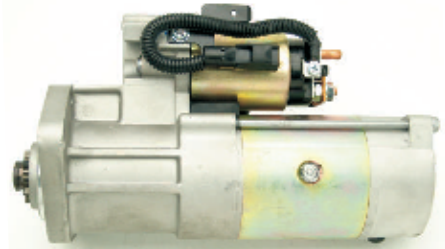

## STARTER MOTORS FOR MITSUBISHI

### FUSO CANTER Fe507 4D33 ENGINE

3.7 kW, Replaces M8T85071/ME013007  
(can also replace 3.2 kW versions)